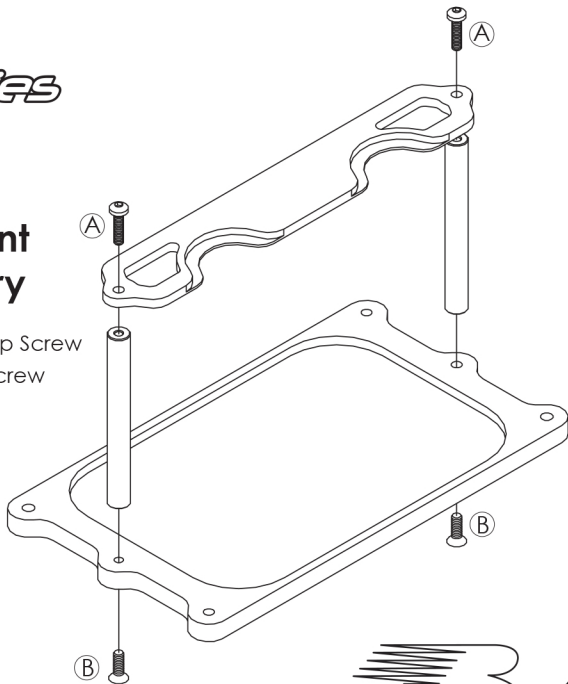

## Billet Battery Mount For Optima Battery

- A. 1/4-20 x 3/4" Button Head Cap Screw
- B. 1/4-20 x 1" Flat Socket Head Screw

Billet Specialties, Inc.  
500 Shawmut Avenue  
La Grange, Illinois 60526  
Ph. 800.245.5382  
[www.billetspecialties.com](http://www.billetspecialties.com)